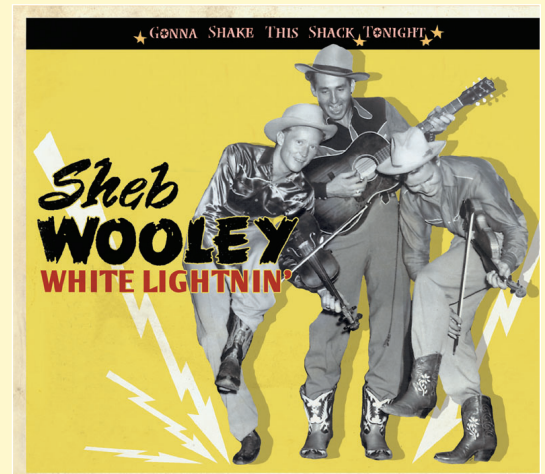

BEAR FAMILY RECORDS

TEL +49(0)4748 - 82 16 16 • FAX +49(0)4748 - 82 16 20 • E-MAIL sandra.wohlers@bear-family.de

ARTIST TITLE

Sheb Wooley
White Lightnin'
Gonna Shake This Shack Tonight

LABEL
CATALOG #
PRICE-CODE
EAN-CODE

Bear Family Records
BCD 16894
AH

4 000127 168948

ISBN-CODE
FORMAT
GENRE
TRACKS
PLAYING TIME

978-3-89916-612-5
1 CD digipac with xx-page booklet
Rockabilly / Country
30
73:30

- He starred alongside Gary Cooper in 'High Noon,' alongside James Dean in 'Giant,' and alongside Clint Eastwood in 'Rawhide!'
- He wrote the theme tune of the long-running TV show 'Hee-Haw!'
- He was a country singer... and a cousin of Roger Miller, but his biggest hits, like *Purple People Eater*, were pop!
- He sang hit pop and country parodies as Ben Colder!
- And he was the king of the country boogie!

INFORMATION

It was a long, eventful career for Sheb Wooley. Alongside his other achievements, he made the first-ever indie label recordings in Nashville (one of them, *Oklahoma Honky Tonk Girl* is here) and was on MGM Records from the year after its inception until the year it finished. Along the way, he scored hits in the 1940s, '50s, '60s, and '70s. This collection focuses heavily on his romping, stomping up-tempo songs... mostly recorded in the 1940s and '50s. Using the cream of west coast session musicians like Speedy West and Jimmy Bryant, Wooley laid down some shack shakin' country boogies. These were songs you would have found on country jukeboxes in taverns across the west in the years before rock 'n' roll. After the session that launched the record business in Nashville, Wooley didn't return until 1962 when he recorded the rollicking *That's My Pa*. Incredibly, it was his first-ever charted country hit... and a #1 country hit at that! BEAR FAMILY's 'Gonna Shake This Shack Tonight' just gets better as it goes along, and this long-overdue retrospective of Sheb Wooley's up-tempo sides is the perfect antidote to economic austerity. Good music for bad times!